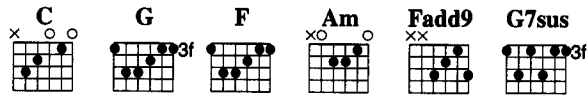

TRULY MADLY DEEPLY

Andante ♩ = 83

Words and Music by
by DANIEL JONES
and DARREN HAYES

First system of musical notation. The top staff (treble clef) contains four measures of whole rests. The bottom staff (grand staff) contains four measures of chords: C, G, F, and G. The bass line consists of a single note (C) in each measure.

Second system of musical notation. The top staff (treble clef) contains a vocal line with lyrics: "I'll be your dream, I'll be your wish, I'll be your fan - ta - sy. I'll be your hope, I'll be your". The bottom staff (grand staff) contains three measures of chords: C, G, and F. The bass line consists of a single note (C) in each measure.

Third system of musical notation. The top staff (treble clef) contains a vocal line with lyrics: "love, Be ev - ery - thing that you need. — I'll love you more with ev - ery breath, Tru - ly, mad - ly, deep - ly do." The bottom staff (grand staff) contains three measures of chords: G, C, and G. The bass line consists of a single note (C) in each measure.

C G Fadd9

I want to lay like this for - ev - er, Un - til the

G C G

sky falls down on me. And when the stars are shin - ing

Fadd9 G C

Detailed description: This system contains the first two measures of the piece. The vocal line starts with a half note 'sky' followed by a quarter note 'falls', then a half note 'down' with a line underneath, and another half note 'on' with a line underneath. The second measure begins with a quarter rest, followed by a quarter note 'And', a quarter note 'when', a quarter note 'the', a quarter note 'stars', a quarter note 'are', a quarter note 'shin', and a quarter note 'ing'. The piano accompaniment features a right hand with chords and a left hand with a bass line. Chords are labeled Fadd9, G, and C.